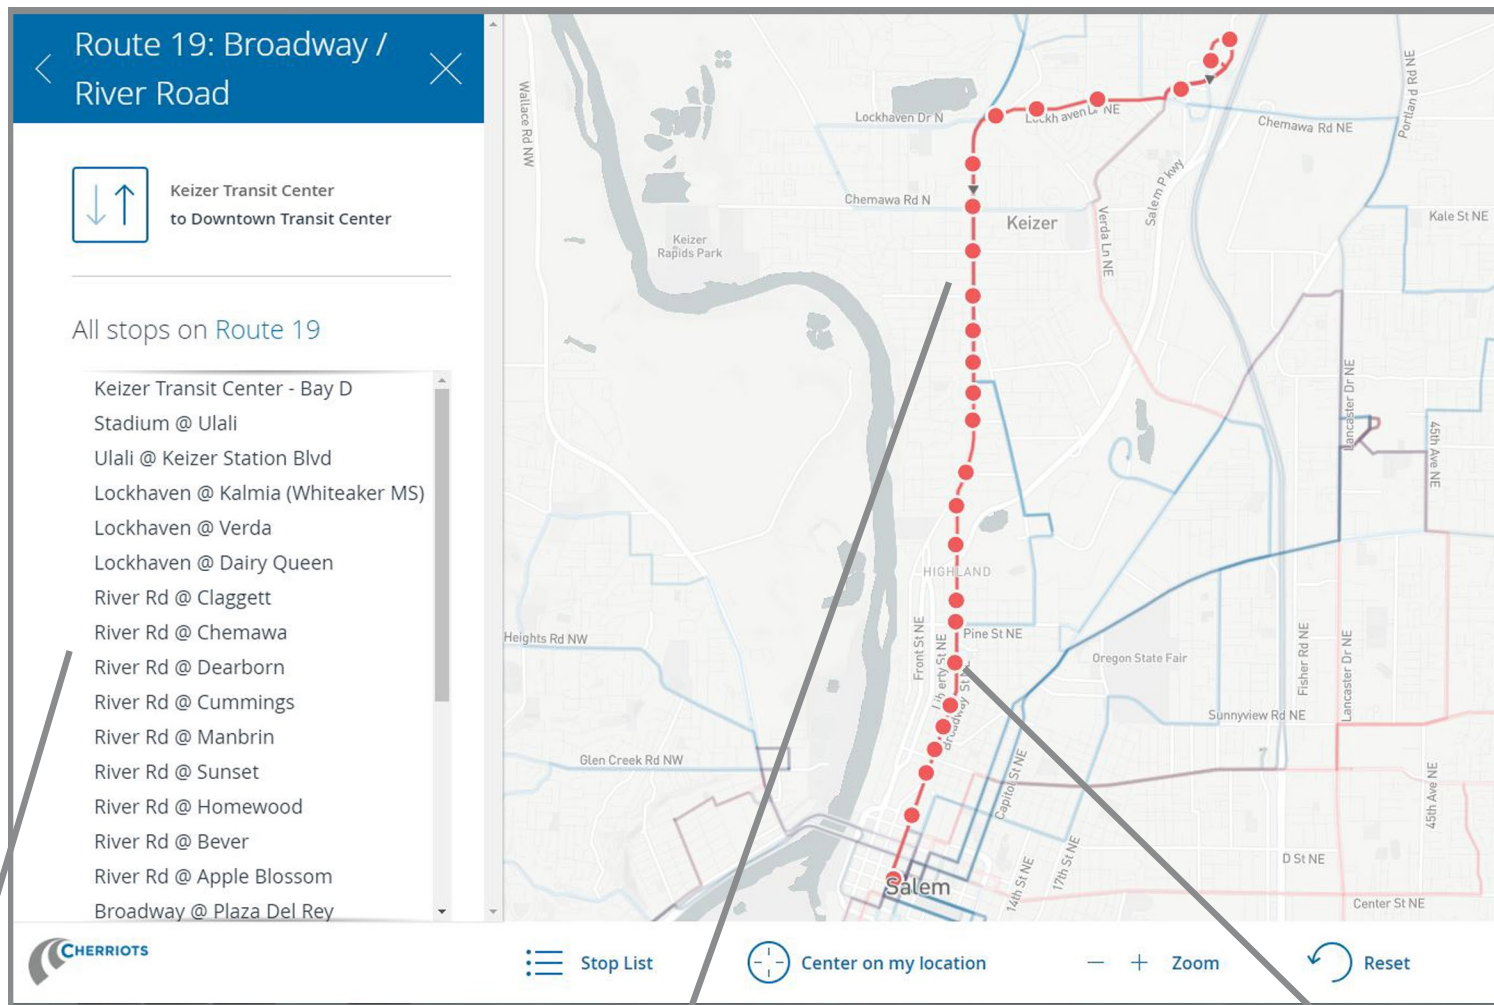

The NEW Interactive System Map

Full stop list for each route selected

Routes visually display all stops on the map

Selecting a stop gives detailed information